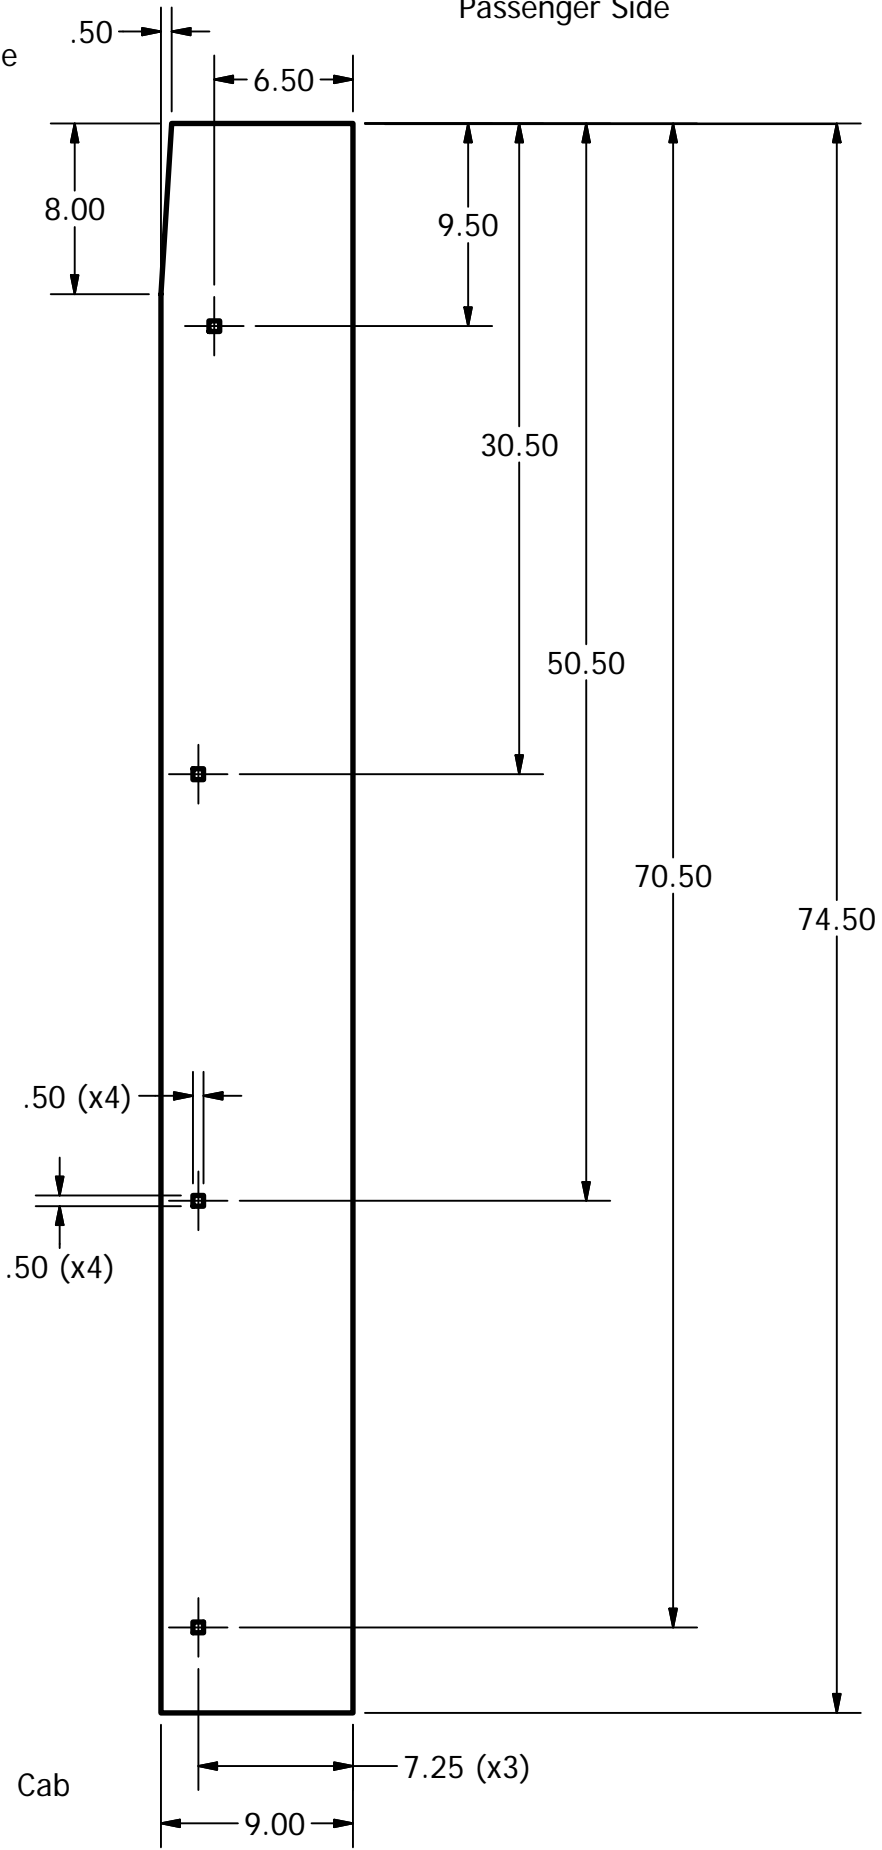

Top View
Passenger Side

Tailgate

TopperLift 2018
RamBox Plate Dimensions
2 Plates Required,
1 for Driver Side
1 for Passenger Side